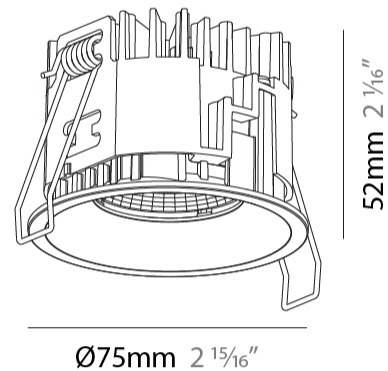

GENERAL

Series: Invader Compact
Subseries: Invader Compact
Brand: Prolicht
Division: Architectural
Mounting Type: Recessed
Mounting Location: Ceiling
Subcategory: Downlight

PHYSICAL

Shape: Round
Diameter (mm): 75
Diameter (in): 2 15/16
Height (mm): 52
Height (in): 2 1/16
Ceiling Thickness (mm): 1 - 25
Ceiling Thickness (in): 1/16 - 1
Min. Recessing Depth (mm): 55
Min. Recessing Depth (in): 2 3/16
Light Distribution: Downlight
Fixture Finish: SSR / BKV / CWI / CRY / HAB / UFT / ITA / RUA / FTG / MYG / LOD / PUS / FRO / FUP / KIA / POP / BLS / SPG / MEY / GOH / GUM / CHC / COM / ABZ / JAG / OBR / MOS / ROR
Fixture Material: Aluminum
Cut-out Measurements: D. 68mm / 2 11/16"

ELECTRICAL

Lamp Type: LED (Zhaga Standard)
Input Wattage (W): 12
Total Output Wattage (W): 9
Dimming: Tri-Mode (Non-Dimming and Phase Dimming (120Vac only) and 0-10V Dimming)
Driver Included: No
Driver Location: Recessed Housing
Driver Type: Constant Current - 120Vac
Driver Class: Class 2
Housing: See components
Input Voltage (V): 120 - 277
Constant Current (MA): 500mA

LED

Number of LEDs: 1
Color Temperature (°K): 2700 / 3000 / 3500 / 4000
Max. Delivered Lumen (lm): 1012 / 1059 / 1098 / 1123
Nominal Lumen (lm): 1141 / 1194 / 1238 / 1266
CRI: >90 CRI
Lamp Life (hrs): 50000

OPTICAL

Reflector°: 18 / 36 / 56

RATINGS AND CERTIFICATIONS

Certified By: Certified for North American Standards
IP rating: IP44